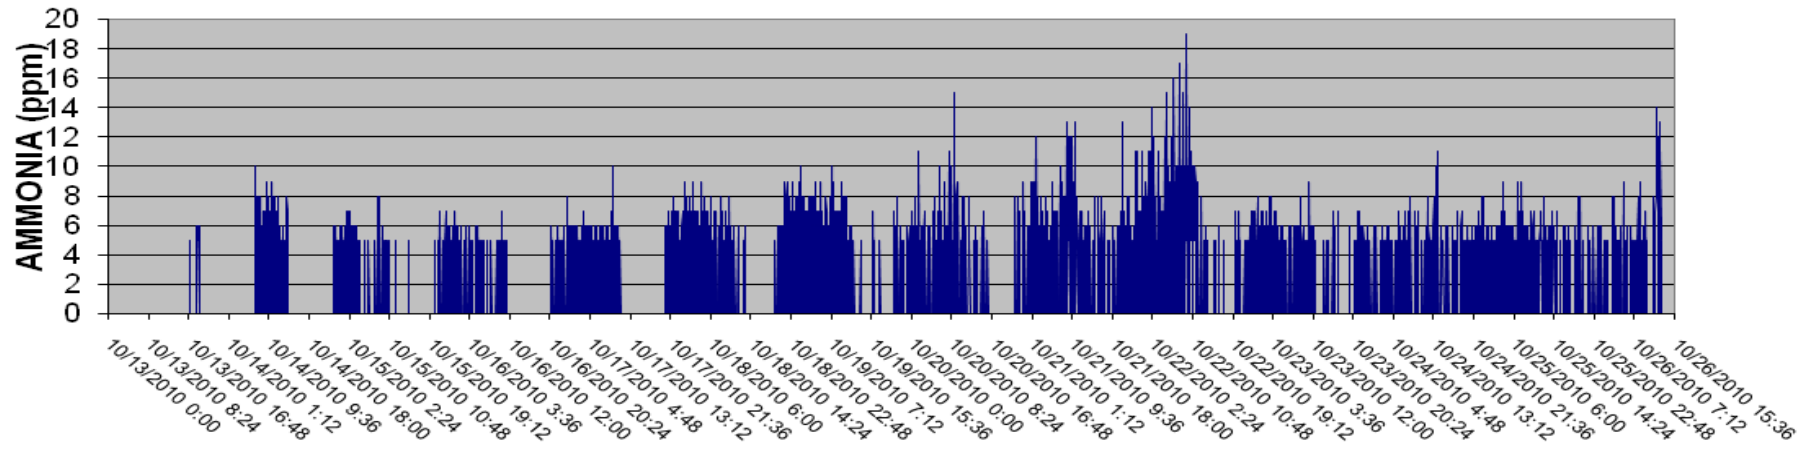

Ammonia Concentrations in Two Poultry Houses with Different Ventilation Schemes for the First Two Weeks after Bird Placement

Poultry House Ammonia Concentration, Ventilation Scheme 1

Poultry House Ammonia Concentrations, Ventilation Scheme 2